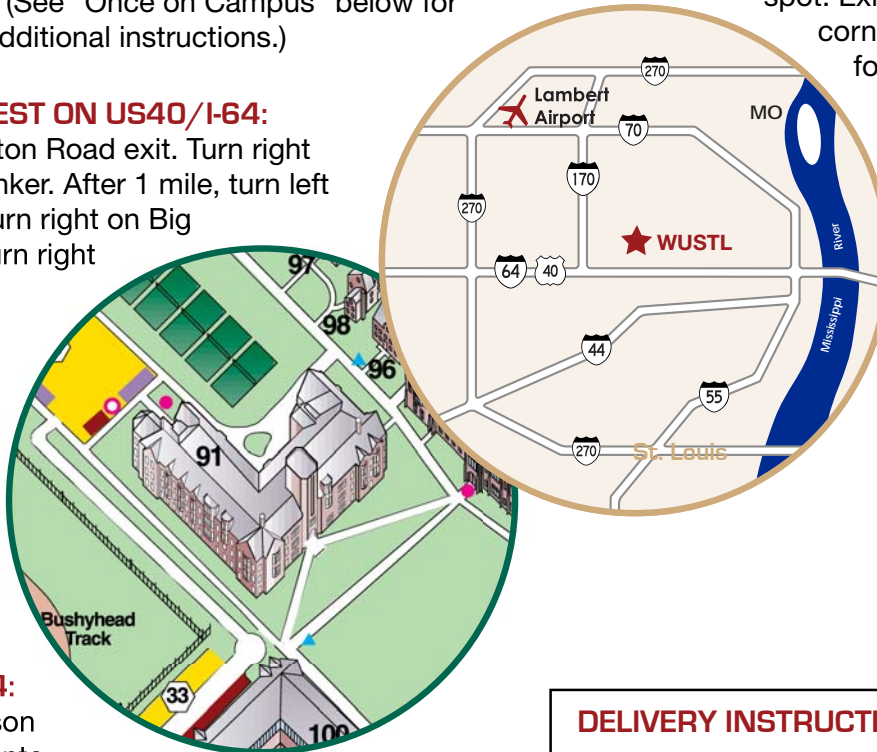

HEADING WEST ON US40/I-64:

Take the Clayton Road exit. Turn right (north) on Skinker. After 1 mile, turn left on Forsyth. Turn right on Big Bend Blvd. Turn right on Snow Way (there is no stoplight.). (See "Once on Campus" below for parking and additional instructions.)

HEADING EAST ON I-44:

Exit at Jamieson and turn left onto Jamieson. Turn left on Arsenal. Turn right on McCausland. (McCausland becomes Skinker after you cross Clayton). Turn left on Forsyth Blvd. Turn right on Big Bend Blvd. Turn right on Snow Way (there is no stoplight.). (See "Once on Campus" below for parking and additional instructions.)

HEADING NORTH ON I-55:

Take I-270 north to US40/I-64* east or I-44 east. Follow directions for heading east on US40/I-64* or I-44 east. (See "Once on Campus" below for parking and additional instructions.)

DELIVERY INSTRUCTIONS:

From Forsyth Blvd. turn onto Olympian Way (in between Skinker and Big Bend Blvd.). Seigle Hall is immediately in front of you to the left. Enter at the front entrance. Turn left at the foyer. The Weidenbaum Center is the first suite of offices on the right.